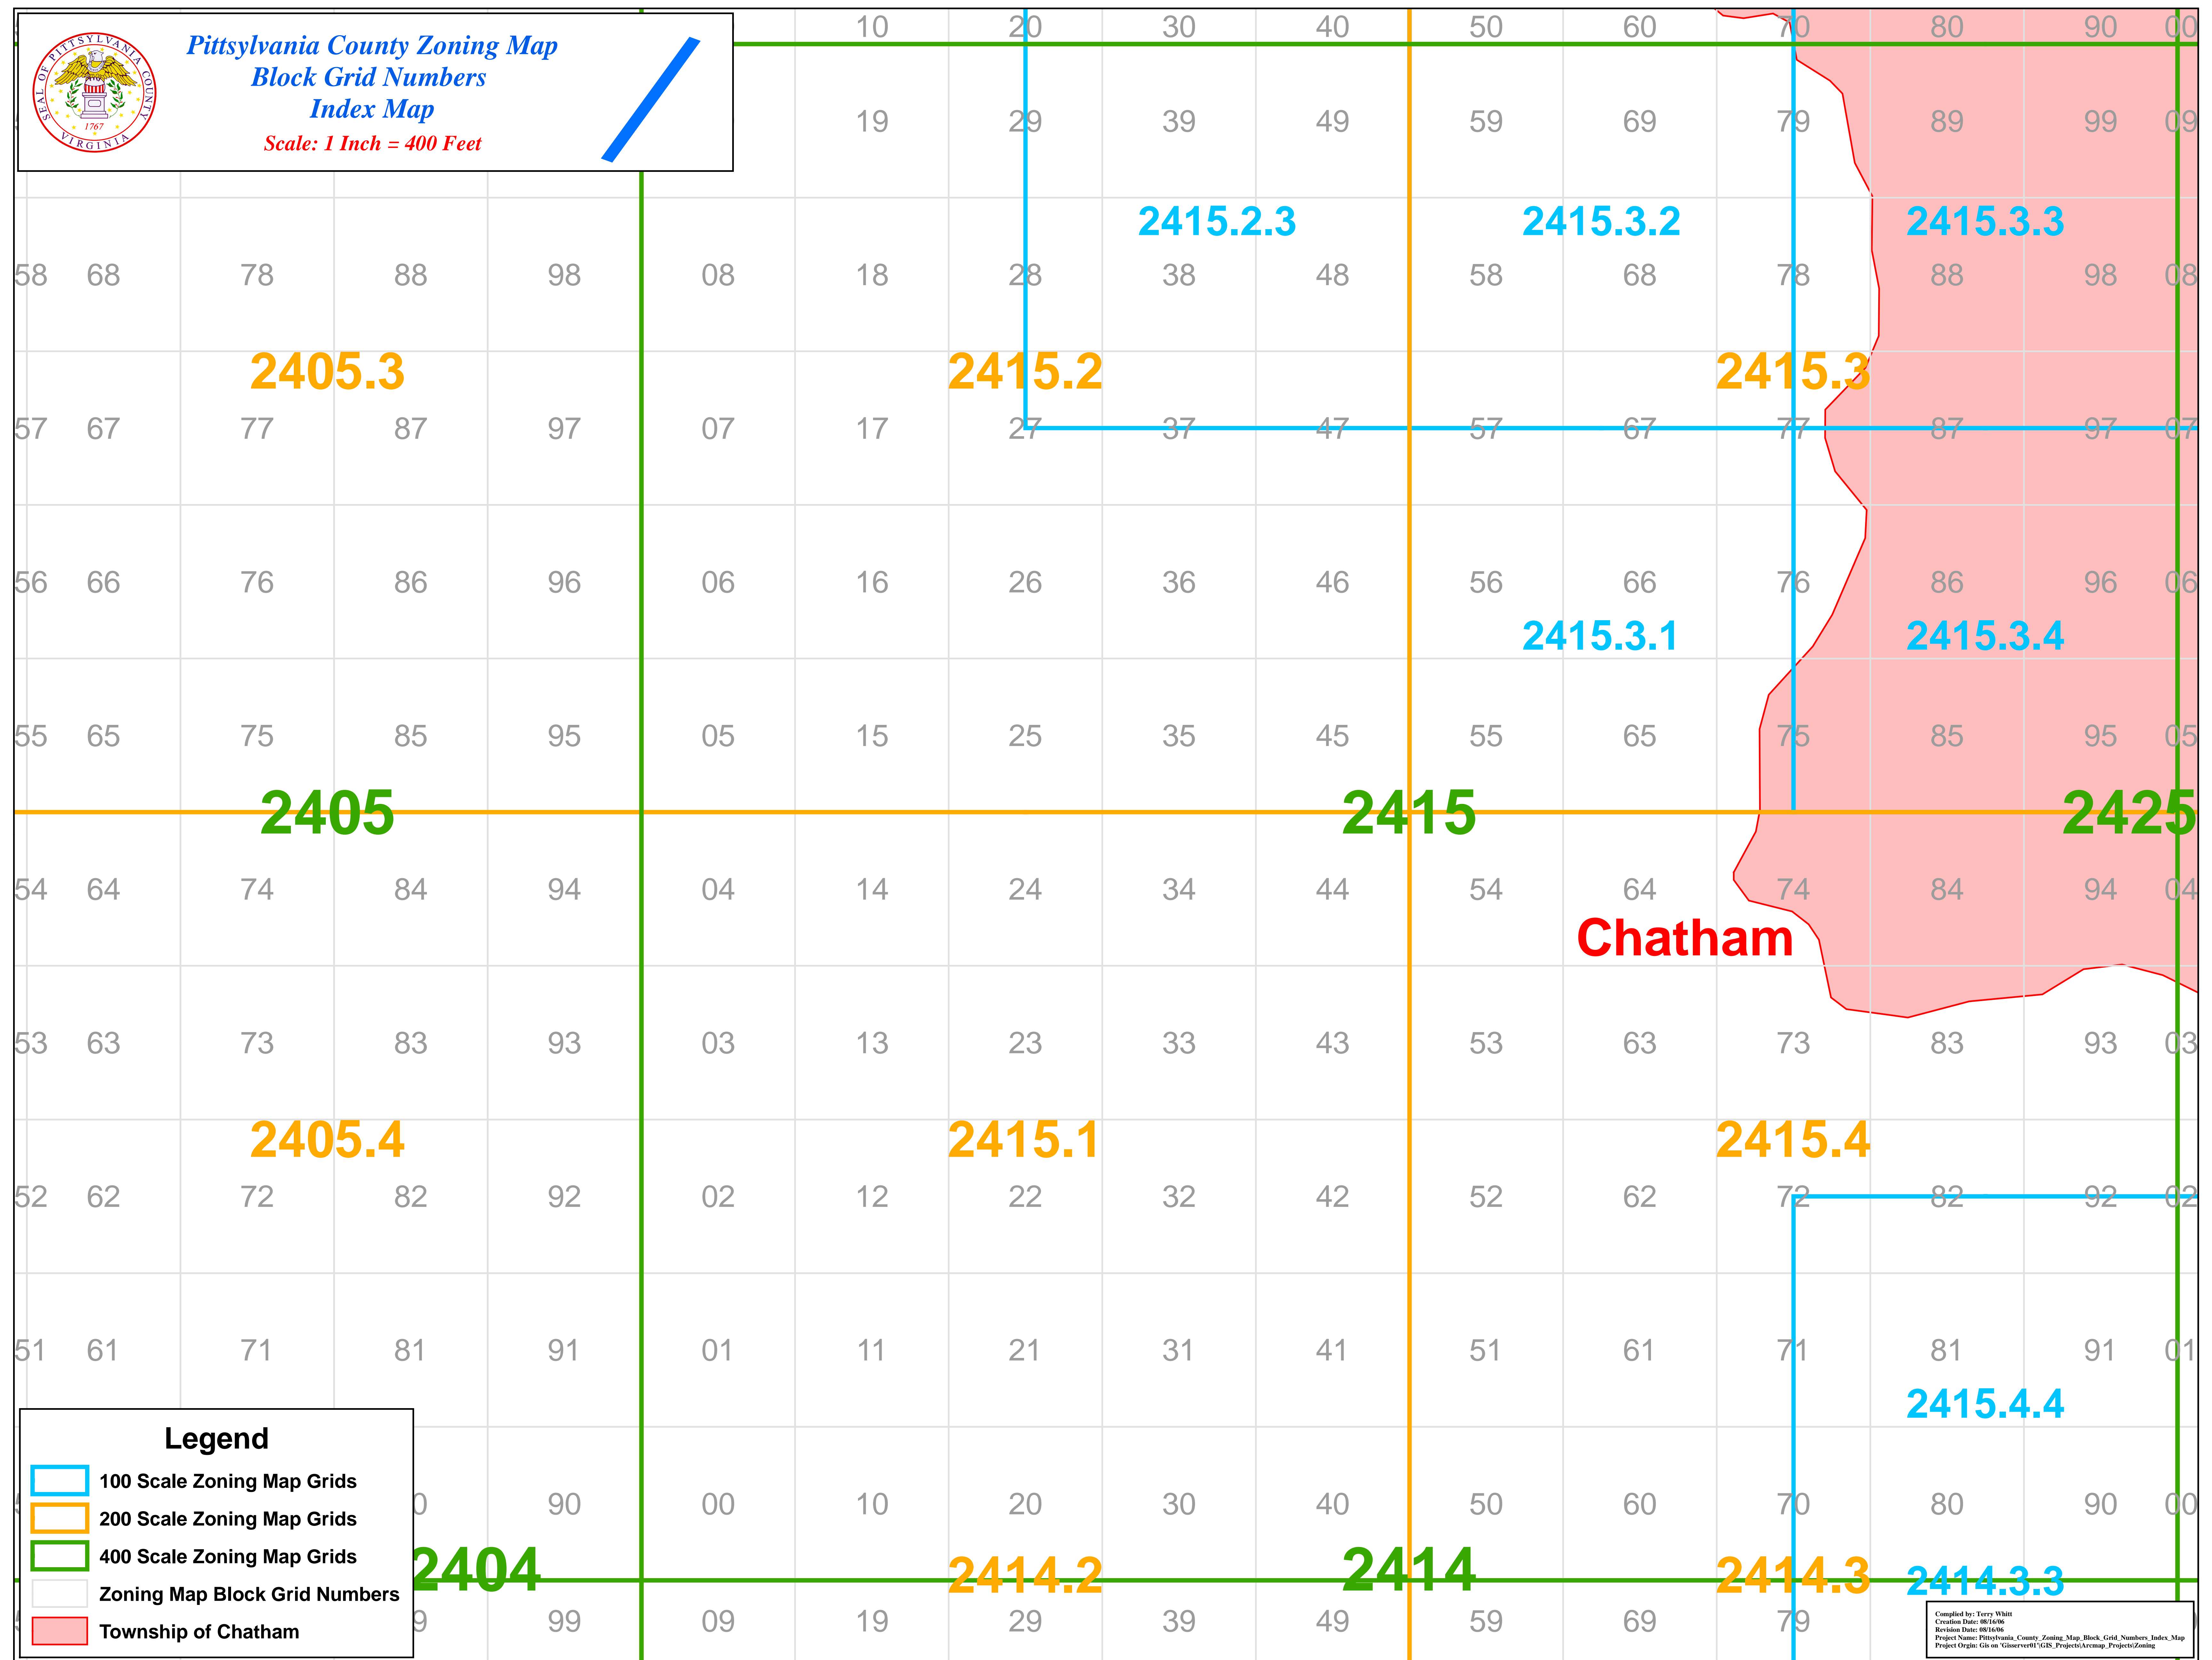

Pittsylvania County Zoning Map
Block Grid Numbers
Index Map

Scale: 1 Inch = 400 Feet

Legend

- 100 Scale Zoning Map Grids
- 200 Scale Zoning Map Grids
- 400 Scale Zoning Map Grids
- Zoning Map Block Grid Numbers
- Township of Chatham